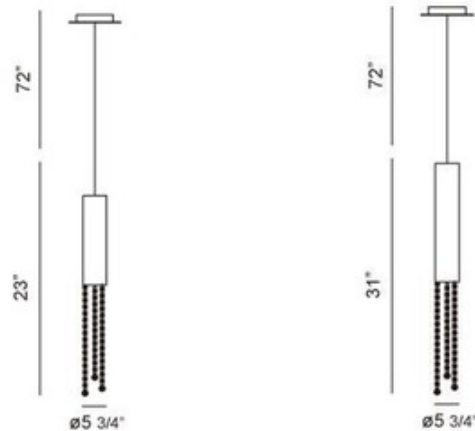

Groove Mini Pendant

Description:

Groove Pendant features modern tubes and crystals available in a small or large version. One 50-watt, 120 volt GU10 base MR16 halogen bulb is required, but not included. Dimensions: Small: 5.75W x 23H. Large: 5.75W x 31H. Overall height is 72 inches.

Shown in: Chrome / Crystal

List Price: \$200.00
Our Price: \$160.00

Shade Color: Crystal
Body Finish: Chrome
Lamp: 1 x MR16/GU10/50W/120V Halogen
 1 x MR16/GU10/120V LED
Wattage: 50W
Dimmer: N/A
Dimensions: 23"H x 5.75"W x 5.75"D

Product Number: EUF 106004			
Company:		Fixture Type:	Date: Feb 20, 2018
Project:		Approved By:	

#0506PD-GROOVE-006H1-CRCH

Fax: (773) 883-6131

Phone: 866-954-4489

Address: 1718 W. Fullerton Ave. Chicago IL 60614