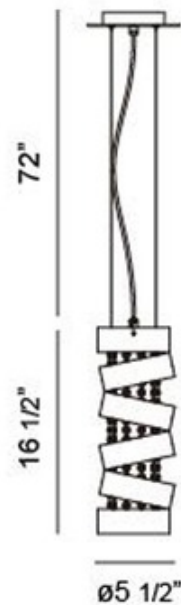

COMPANY

PROJECT

FIXTURE TYPE

APPROVED BY

DATE