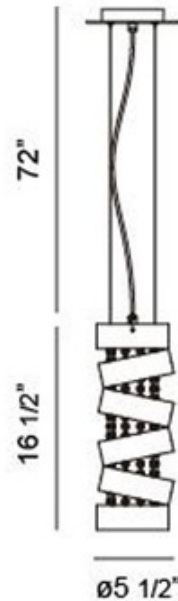

# Ariella Pendant

**Description:**

Ariella Pendant features deconstructed metal and crystals, which provides a modern glamorous look. One 50-watt, 120 volt GU10 base MR16 halogen bulb is required, but not included. Dimensions: 5.5W x 16.5H. Chain length is 72 inches.

Shown in: Chrome / Crystal

**List Price:** \$575.00  
**Our Price:** \$460.00

**Shade Color:** Crystal  
**Body Finish:** Chrome  
**Lamp:** 1 x MR16/GU10/50W/120V Halogen  
 1 x MR16/GU10/120V LED  
**Wattage:** 50W  
**Dimmer:** N/A  
**Dimensions:** 16.5"H x 5.5"W x 5.5"D

Product Number: <b>EUF 106009</b>			
Company:		Fixture Type:	Date: Feb 25, 2018
Project:		Approved By:	

#0506PD-ARIELLA-006H1-CRCH

Fax: (773) 883-6131

Phone: 866-954-4489

Address: 1718 W. Fullerton Ave. Chicago IL 60614