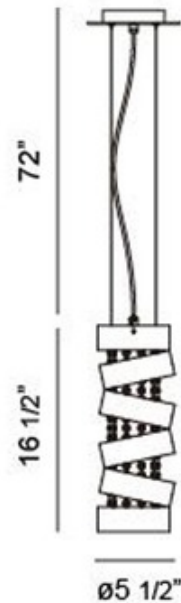

BRAND

Eurofase

DESCRIPTION

Ariella Pendant features deconstructed metal and crystals, which provides a modern glamorous look. One 50-watt, 120 volt GU10 base MR16 halogen bulb is required, but not included. Dimensions: 5.5W x 16.5H. Chain length is 72 inches.

SHADE COLOR	Crystal
BODY FINISH	Chrome
WATTAGE	50W
DIMMER	N/A
DIMENSIONS	5.5"W x 16.5"H x 5.5"D
BULB NOT INCLUDED	
LAMP	1 x MR16/GU10/50W/120V Halogen 1 x MR16/GU10/120V LED

SPEC #

EUFI06009

COMPANY

PROJECT