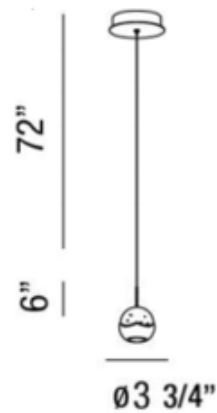

Technical Information

LAMP COLOR	4000K

SPEC # EUFI06010

COMPANY

PROJECT

FIXTURE TYPE

APPROVED BY

DATE