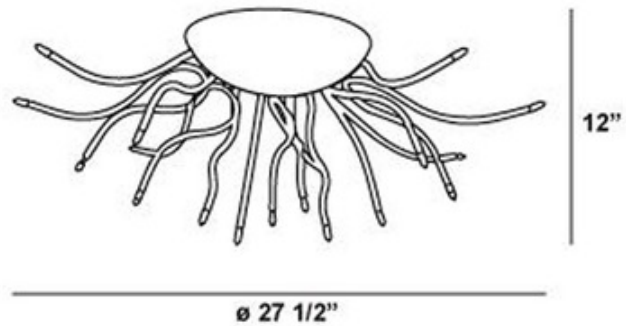

# Kasper Flushmount

**Description:**

Kasper Flushmount features thin tubular chrome arms extending boldly from the center with sparkling tips of miniature halogen bulbs. Twenty 10-watt, 12 volt G4 bi-pin halogen bulbs are included. Dimensions: 27.5W x 12H.

Shown in: Chrome

List Price: \$497.50  
 Our Price: \$398.00

Shade Color: N/A  
 Body Finish: Chrome  
 Lamp: 20 x JC/G4 (bipin)/10W/12V Halogen  
 Wattage: 200W  
 Dimmer: N/A  
 Dimensions: 12"H x 27.5"W x 27.5"D