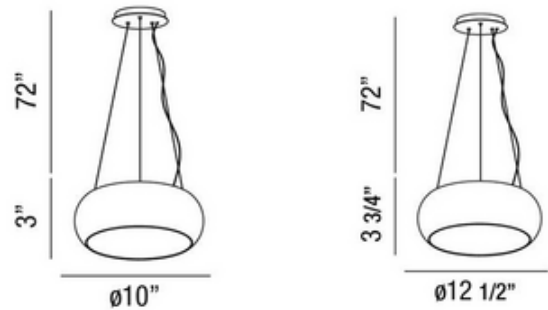

Technical Information

LUMINOUS FLUX	704 lumens
LUMENS/WATT	704.00
LAMP COLOR	3500K

SPEC # EUFI06033

COMPANY	PROJECT	FIXTURE TYPE	APPROVED BY	DATE