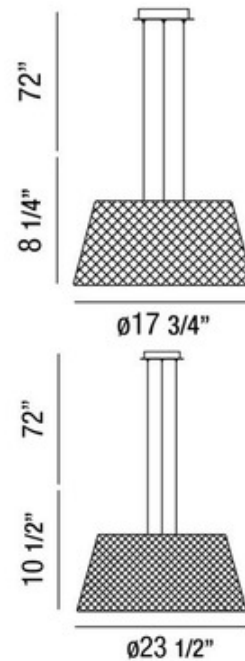

COMPANY

PROJECT

FIXTURE TYPE

APPROVED BY

DATE