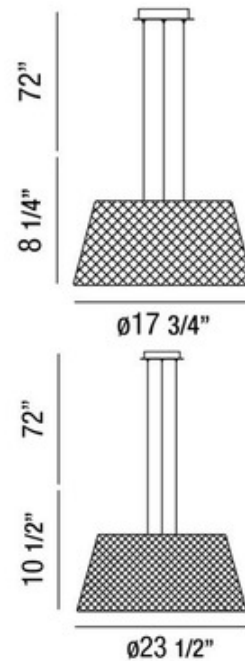

COMPANY	PROJECT	FIXTURE TYPE	APPROVED BY	DATE