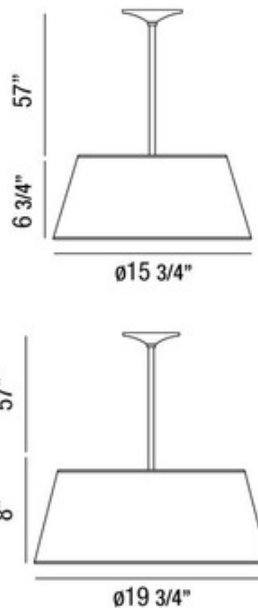

Salvo Pendant

**Description:**

Salvo Pendant features a chrome finish and the option of black or white shade. Also available in 2-light and 3-light versions. Either (2) or (3) 60-watt, 120 volt B10 candelabra base incandescent bulbs are required, but not included. Dimensions: 2-light: 15.75W x 6.75H. 3-light: 19.75W x 8H. Chain is 57 inches overall.

Shown in: Chrome / Black

List Price: \$315.00  
 Our Price: \$252.00

Shade Color: Black  
 Body Finish: Chrome  
 Lamp: 2 x B10/Candelabra (E12)/60W/120V Incandescent  
 Wattage: 120W  
 Dimmer: Incandescent  
 Dimensions: 6.75"H x 15.75"W x 15.75"D