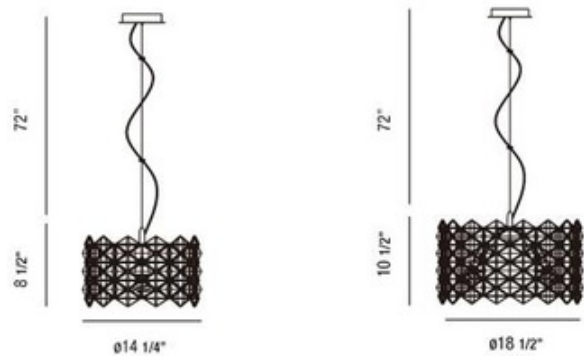

**BRAND**

Eurofase

**DESCRIPTION**

Senza Pendant features a black finish with a black and white shade and is available in a 1-light or a 3-light version. Either (1) or (3) 60-watt, 120 volt A19 medium base incandescent bulbs are required, but not included. Dimensions: 1-light: 14.25W x 8.5H. 3-light: 18.5W x 10.5H. Chain length is 72 inches overall.

<b>SHADE COLOR</b>	White
<b>BODY FINISH</b>	Black
<b>WATTAGE</b>	60W
<b>DIMMER</b>	N/A
<b>DIMENSIONS</b>	14.25"W x 8.5"H x 14.25"D
<b>BULB NOT INCLUDED</b>	
<b>LAMP</b>	1 x A19/Medium (E26)/60W/120V Incandescent