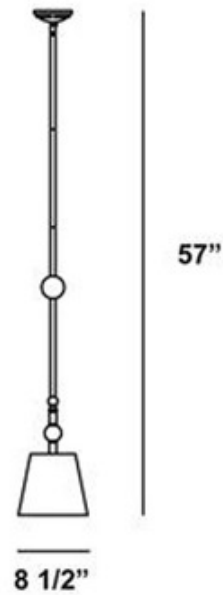

BRAND

Eurofase

DESCRIPTION

Bauhaus Pendant features translucent orbs balance on symmetrical arms and is available in a chrome finish with white shade. One 60-watt, 120 volt A19 medium base incandescent bulb is required, but not included. Dimensions: 8.5W x 57H

SHADE COLOR	White
BODY FINISH	Chrome
WATTAGE	60W
DIMMER	N/A
DIMENSIONS	8.5"W x 57"H x 8.5"D
BULB NOT INCLUDED	
LAMP	1 x A19/Medium (E26)/60W/120V Incandescent

SPEC #

EUFI06093

COMPANY

PROJECT

FIXTURE TYPE

APPROVED BY