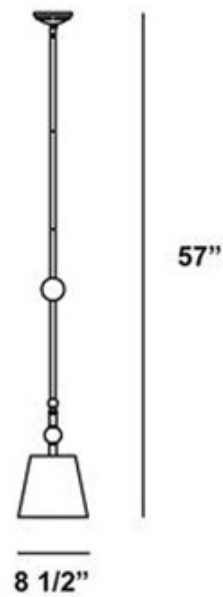

BRAND

Eurofase

DESCRIPTION

Bauhaus Pendant features translucent orbs balance on symmetrical arms and is available in a chrome finish with white shade. One 60-watt, 120 volt A19 medium base incandescent bulb is required, but not included. Dimensions: 8.5W x 57H

SHADE COLOR	White
BODY FINISH	Chrome
WATTAGE	60W
DIMMER	N/A
DIMENSIONS	8.5"W x 57"H x 8.5"D
BULB NOT INCLUDED	
LAMP	1 x A19/Medium (E26)/60W/120V Incandescent

SPEC #

EUFI06093

COMPANY

PROJECT

FIXTURE TYPE

APPROVED BY