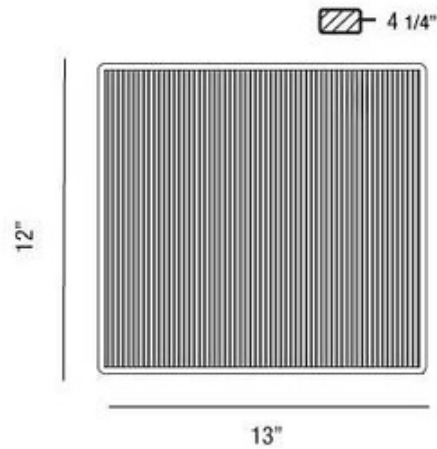

Canly Wall Sconce

Description:

Canly Wall Sconce features wound string shades with a diffusing inner fabric layer and is available with a chrome finish and white shade. One 60 watt, 120 volt B10 candelabra base incandescent bulb or one 18 watt 120 volt GU24 base compact florescent bulb not included. 13W x 12H x 4.25D.

Shown in: Chrome / White

List Price: \$95.00
Our Price: \$76.00

Shade Color: White
Body Finish: Chrome
Lamp: 1 x CF/GU24/60W/120V Compact Fluorescent
Wattage: 60W
Dimmer: Not Dimmable
Dimensions: 12"H x 13"W x 4.25"D