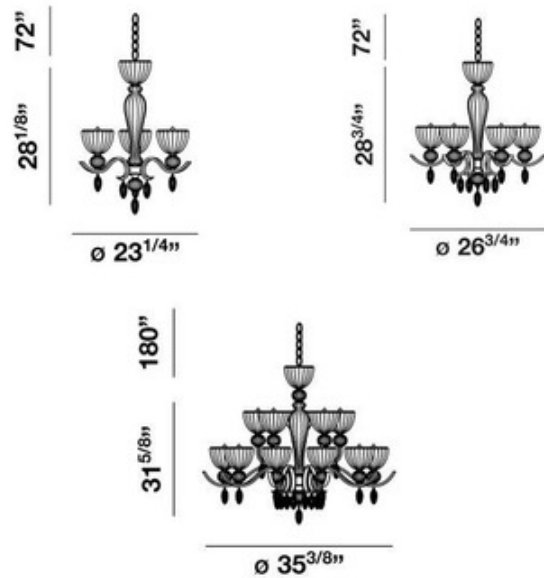

BRAND

Eurofase

DESCRIPTION

Diaphonous glass shades were designed with a ripple to provide illuminating depth and is available in a chrome finish with a clear shade. Also available in 3-light, 6-light, or 15-light versions. 60-watt, 120 volt B10 candelabra base incandescent bulbs are required, but not included. 3-light: 23.25W x 28H. 6-light: 26.75W x 28.75H.

SHADE COLOR	Clear
BODY FINISH	Chrome
WATTAGE	180W
DIMMER	Standard 120V
DIMENSIONS	23.25"W x 28"H x 23.25"D
BULB NOT INCLUDED	
LAMP	3 x B10/Candelabra (E12)/60W/120V Incandescent 3 x B10/Candelabra (E12)/120V LED