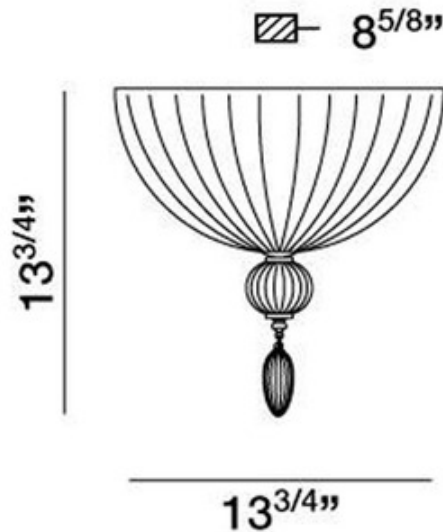

Darius Wall Sconce

Description:

Diaphanous glass shades were designed with a ripple to provide illuminating depth and is available in a chrome finish with a clear shade. Two 60-watt, 120 volt B10 candelabra base incandescent bulbs are required, but not included. Dimensions: 13.75W x 13.75H x 8.5D.

Shown in: Chrome / Clear

List Price: \$245.00
 Our Price: \$196.00

Shade Color: Clear
 Body Finish: Chrome
 Lamp: 2 x B10/Candelabra (E12)/60W/120V Incandescent
 2 x B10/Candelabra (E12)/120V LED
 Wattage: 120W
 Dimmer: N/A
 Dimensions: 13.75"H x 13.75"W x 8.5"D