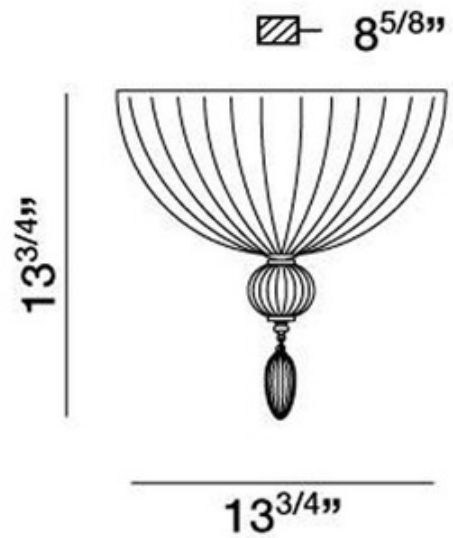

COMPANY

PROJECT

FIXTURE TYPE

APPROVED BY

DATE