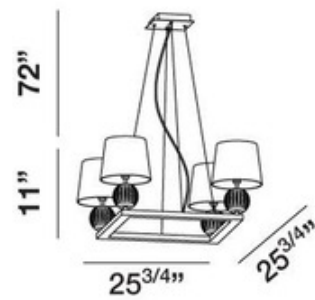

BRAND

Eurofase

DESCRIPTION

Speranza 4-light Pendant features miniature lamps perched efficiently on a solid silver bar frame and is available in a chrome finish with a black or white shade option. Also available in two different sizes. Four 40-watt, 120 volt B10 candelabra base incandescent bulbs are required, but not included. Dimensions: 25.75W x 11H or 43.25W x 11H x 8D.

SHADE COLOR	White
BODY FINISH	Chrome
WATTAGE	160W
DIMMER	N/A
DIMENSIONS	25.75"L x 25.75"W x 11"H
BULB NOT INCLUDED	
LAMP	4 x B10/Candelabra (E12)/40W/120V Incandescent 4 x B10/Candelabra (E12)/120V LED