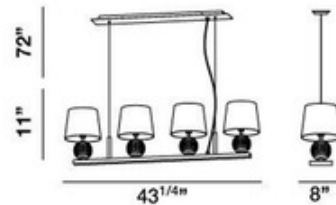

BRAND

Eurofase

DESCRIPTION

Speranza 4-light Pendant features miniature lamps perched efficiently on a solid silver bar frame and is available in a chrome finish with a black or white shade option. Also available in two different sizes. Four 40-watt, 120 volt B10 candelabra base incandescent bulbs are required, but not included. Dimensions: 25.75W x 11H or 43.25W x 11H x 8D.

SHADE COLOR	White
BODY FINISH	Chrome
WATTAGE	160W
DIMMER	N/A
DIMENSIONS	25.75"L x 25.75"W x 11"H
BULB NOT INCLUDED	
LAMP	4 x B10/Candelabra (E12)/40W/120V Incandescent 4 x B10/Candelabra (E12)/120V LED