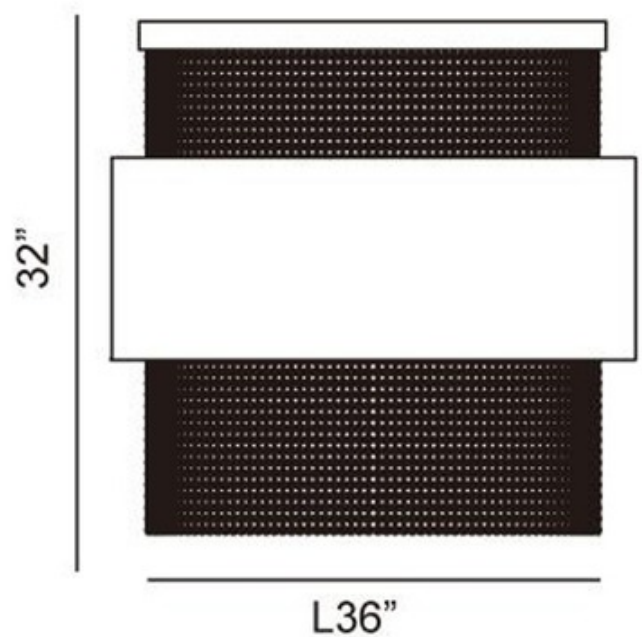

BRAND

Eurofase

DESCRIPTION

Harmoni Pendant features gravity challenged sheer fabric floats around a crystal curtain and is available in a chrome finish with a black or white shade option. Twelve 50-watt, 120 volt GU10 base MR16 halogen bulbs are required, but not included. Dimensions: 36W x 32H x 20D.

SHADE COLOR	White
BODY FINISH	Chrome
WATTAGE	400W
DIMMER	N/A
DIMENSIONS	36"W x 32"H x 20"D
BULB NOT INCLUDED	
LAMP	8 x MR16/GU10/50W/120V Halogen 8 x MR16/GU10/120V LED

SPEC # EUFI06138

COMPANY	PROJECT	FIXTURE TYPE	APPROVED BY	DATE