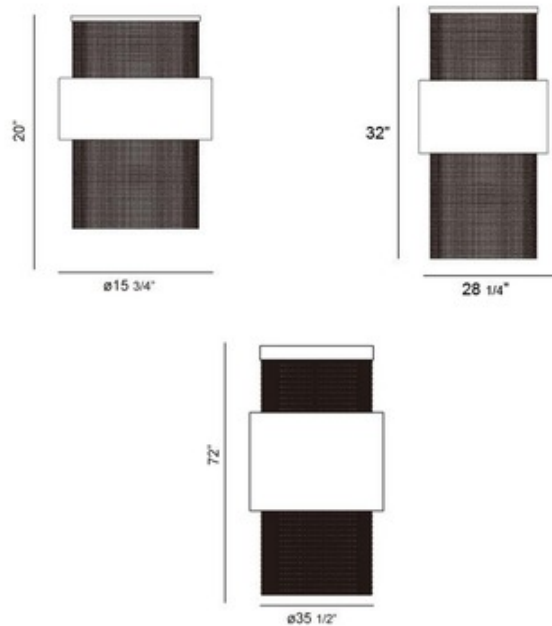

BRAND

Eurofase

DESCRIPTION

Harmoni Wall Sconce features a gravity challenged sheer fabric floats around a crystal curtain and is available in a chrome finish with a white or black shade options. Four 50-watt, 120 volt 2XGU10 base MR16 halogen bulbs are required, but not included. Dimensions: 15.75W x 20H x 8D.

SHADE COLOR	White
BODY FINISH	Chrome
WATTAGE	100W
DIMMER	N/A
DIMENSIONS	15.75"W x 20"H x 8"D
BULB NOT INCLUDED	
LAMP	2 x MR16/GU10/50W/120V Halogen 2 x MR16/GU10/120V LED

SPEC # EUFI06142

COMPANY	PROJECT	FIXTURE TYPE	APPROVED BY	DATE