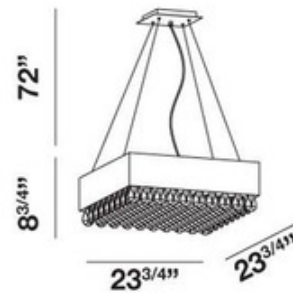

BRAND

Eurofase

DESCRIPTION

Martellato Linear Pendant features embossed silver sheets compose the influential rectangular framework, providing a subtle texture and intricate depth. Available in a chrome finish with clear, smoke, amber, pink or red crystal shade color options. Also available in 8-light or 12-light versions. Either (8) or (12) 40-watt, 120 volt G9 base JC halogen bulbs are required, but not included. Dimensions: 8-light: 17.75W x 6H x 17.75L. 12-light: 23.75W x 8.75H x 23.75L. Cord length is 72 inches overall.

SHADE COLOR	Red
BODY FINISH	Chrome
WATTAGE	320W
DIMMER	N/A
DIMENSIONS	17.75"L x 17.75"W x 6"H
BULB NOT INCLUDED	
LAMP	8 x JC/G9/40W/120V Halogen

SPEC #

EUFI06168

COMPANY

PROJECT

FIXTURE TYPE

APPROVED BY

DATE
