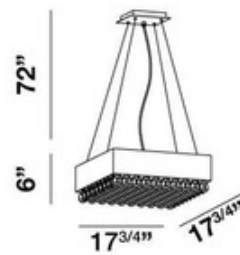

BRAND

Eurofase

DESCRIPTION

Martellato Linear Pendant features embossed silver sheets compose the influential rectangular framework, providing a subtle texture and intricate depth. Available in a chrome finish with clear, smoke, amber, pink or red crystal shade color options. Also available in 8-light or 12-light versions. Either (8) or (12) 40-watt, 120 volt G9 base JC halogen bulbs are required, but not included. Dimensions: 8-light: 17.75W x 6H x 17.75L. 12-light: 23.75W x 8.75H x 23.75L. Cord length is 72 inches overall.

SHADE COLOR	Red
BODY FINISH	Chrome
WATTAGE	320W
DIMMER	N/A
DIMENSIONS	17.75"L x 17.75"W x 6"H
BULB NOT INCLUDED	
LAMP	8 x JC/G9/40W/120V Halogen

SPEC #

EUFI06168

COMPANY

PROJECT

FIXTURE TYPE

APPROVED BY

DATE
