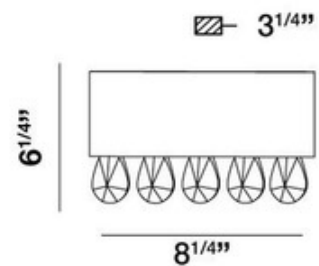

**BRAND**

Eurofase

**DESCRIPTION**

Martellato Wall Sconce features embossed silver sheets compose the influential rectangular framework and is available in a chrome finish with the option of clear, smoke, red, amber or pink crystal shades. Also available in two sizes. One 100-watt, 120 volt R7S base T3 compact fluorescent bulbs are required, but not included. Dimensions: 8.25W x 6.25H x 3.25D or 15W x 6.75H x 4.75D.

<b>SHADE COLOR</b>	Clear
<b>BODY FINISH</b>	Chrome
<b>WATTAGE</b>	100W
<b>DIMMER</b>	N/A
<b>DIMENSIONS</b>	8.25"W x 6.25"H x 3.25"D
<b>BULB NOT INCLUDED</b>	
<b>LAMP</b>	1 x T3/R7s (RSC)/100W/120V Halogen