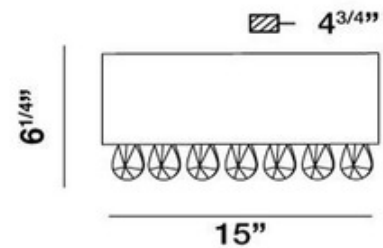

**BRAND**

Eurofase

**DESCRIPTION**

Martellato Wall Sconce features embossed silver sheets compose the influential rectangular framework and is available in a chrome finish with the option of clear, smoke, red, amber or pink crystal shades. Also available in two sizes. One 100-watt, 120 volt R7S base T3 compact fluorescent bulbs are required, but not included. Dimensions: 8.25W x 6.25H x 3.25D or 15W x 6.75H x 4.75D.

<b>SHADE COLOR</b>	Clear
<b>BODY FINISH</b>	Chrome
<b>WATTAGE</b>	100W
<b>DIMMER</b>	N/A
<b>DIMENSIONS</b>	8.25"W x 6.25"H x 3.25"D
<b>BULB NOT INCLUDED</b>	
<b>LAMP</b>	1 x T3/R7s (RSC)/100W/120V Halogen