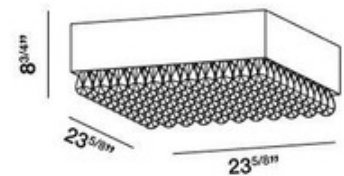

BRAND

Eurofase

DESCRIPTION

Martellato Flushmount features embossed silver sheets with an influential rectangular framework and chrome finish and is available with clear, smoke, pink, amber or red colored crystal shade options. Also available in a 8-light or 12-light versions. Either (8) or (12) 40-watt, 120 volt G9 base JC halogen bulbs are required, but not included. Dimensions: 8-light: 17.75W x 6H x 17.75L. 12-light: 23.5W x 8.75H x 23.5L.

| | |
|--------------------------|----------------------------|
| SHADE COLOR | Red |
| BODY FINISH | Chrome |
| WATTAGE | 320W |
| DIMMER | Standard 120V |
| DIMENSIONS | 17.75"L x 17.75"W x 6"H |
| BULB NOT INCLUDED | |
| LAMP | 8 x JC/G9/40W/120V Halogen |