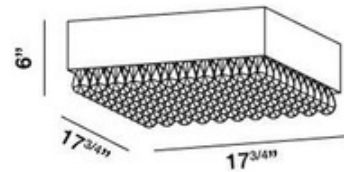

BRAND

Eurofase

DESCRIPTION

Martellato Flushmount features embossed silver sheets with an influential rectangular framework and chrome finish and is available with clear, smoke, pink, amber or red colored crystal shade options. Also available in a 8-light or 12-light versions. Either (8) or (12) 40-watt, 120 volt G9 base JC halogen bulbs are required, but not included. Dimensions: 8-light: 17.75W x 6H x 17.75L. 12-light: 23.5W x 8.75H x 23.5L.

| | |
|--------------------------|----------------------------|
| SHADE COLOR | Red |
| BODY FINISH | Chrome |
| WATTAGE | 320W |
| DIMMER | Standard 120V |
| DIMENSIONS | 17.75"L x 17.75"W x 6"H |
| BULB NOT INCLUDED | |
| LAMP | 8 x JC/G9/40W/120V Halogen |