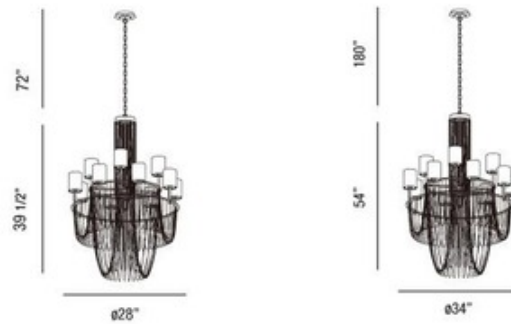

COMPANY

PROJECT

FIXTURE TYPE

APPROVED BY

DATE