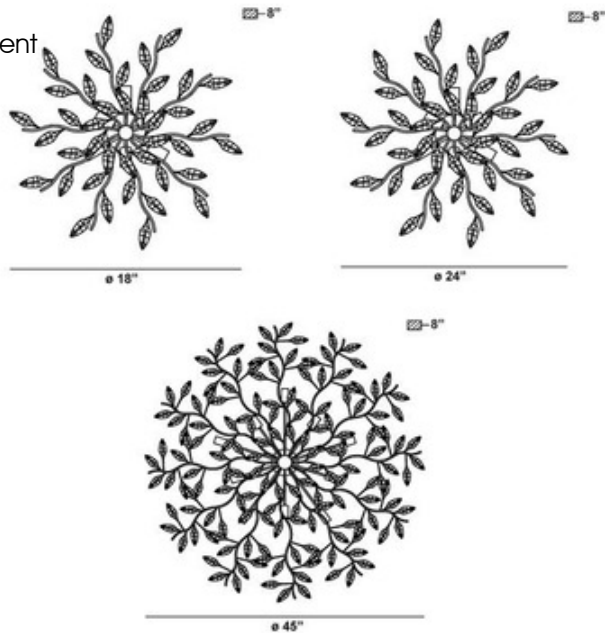

Felina Flushmount

Description:

Felina Flush Mount features boughs of leaflet crystals spiraled exquisitely from a central pin. Available in 4-light, 10-light, and 24-light versions. Either (4), (10) or (24) 40-watt, 120 volt B10 candelabra base incandescent bulbs are required, but not included. Dimensions: 4-light: 18-inch diameter. 10-light: 24-inch diameter. 24-light: 45-inch diameter.

Shown in: Chrome / Crystal

List Price: \$487.50
 Our Price: \$390.00

Shade Color: Crystal
 Body Finish: Chrome
 Lamp: 4 x B10/Candelabra (E12)/40W/120V Incandescent
 4 x B10/Candelabra (E12)/120V LED
 Wattage: 160W
 Dimmer: N/A
 Dimensions: 8"H x 18"W x 18"D