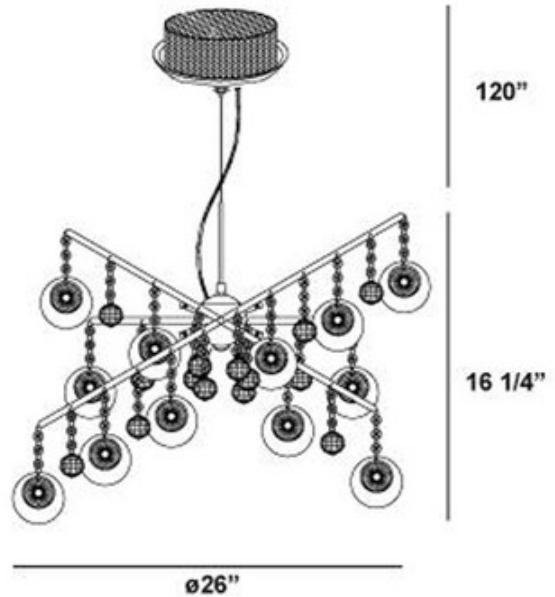

Nimah Pendant

**Description:**

Nimah Pendant features brilliantly lucid jewels encased with chrome circles and dangle with sophistication. Twelve 20-watt, 120 volt G4 base JC halogen base bulbs included. Dimensions: 26 inch width x 16.25 inch height. Maximum height is 120 inches.

Shown in: Chrome / Crystal

List Price: \$1225.00  
 Our Price: \$980.00

Shade Color: Crystal  
 Body Finish: Chrome  
 Lamp: 12 x JC/G4 (bipin)/20W/12V Halogen  
 Wattage: 240W  
 Dimmer: N/A  
 Dimensions: 16.25"H x 26"W