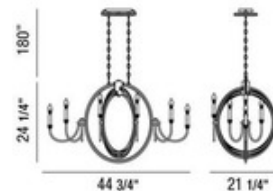

**BRAND**

Eurofase

**DESCRIPTION**

Infinity Chandelier features an oil rubbed bronze metal framework with beach underlings and candles. Available in 4-light, 6-light, or 10-light versions as well as pendant and wall sconce versions. Available in two sizes. 120 volt B10 candelabra base incandescent bulbs are required, but not included. Dimensions: 4-light: 18.5W x 22.5H. 6-light: 26.75W x 27H. Overall height for 4-light and 6-light versions is 72 inches.

<b>SHADE COLOR</b>	Gold
<b>BODY FINISH</b>	Oil Rubbed Bronze
<b>WATTAGE</b>	20W
<b>DIMMER</b>	N/A
<b>DIMENSIONS</b>	18.5"W x 22.5"H x 18.5"D
<b>BULB NOT INCLUDED</b>	
<b>LAMP</b>	4 x B11/Candelabra (E12)/5W/120V LED 4 x B10/Candelabra (E12)/120V LED 4 x B10/Candelabra (E12)/60W/120V Incandescent