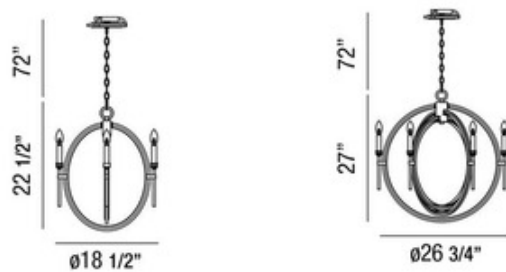

**BRAND**

Eurofase

**DESCRIPTION**

Infinity Chandelier features an oil rubbed bronze metal framework with beach underlings and candles. Available in 4-light, 6-light, or 10-light versions as well as pendant and wall sconce versions. Available in two sizes. 120 volt B10 candelabra base incandescent bulbs are required, but not included. Dimensions: 4-light: 18.5W x 22.5H. 6-light: 26.75W x 27H. Overall height for 4-light and 6-light versions is 72 inches.

<b>SHADE COLOR</b>	Gold
<b>BODY FINISH</b>	Oil Rubbed Bronze
<b>WATTAGE</b>	20W
<b>DIMMER</b>	N/A
<b>DIMENSIONS</b>	18.5"W x 22.5"H x 18.5"D
<b>BULB NOT INCLUDED</b>	
<b>LAMP</b>	4 x B11/Candelabra (E12)/5W/120V LED 4 x B10/Candelabra (E12)/120V LED 4 x B10/Candelabra (E12)/60W/120V Incandescent