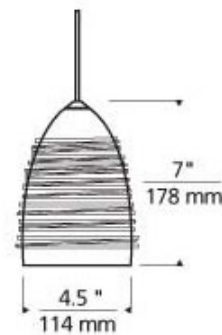

BRAND

Visual Comfort Modern

DESCRIPTION

Glass shade in amber, cobalt blue, frost white or red with clear glass wrap and finish in antique bronze, chrome or satin nickel. Includes one 50 watt low voltage halogen bipin lamp and six feet of field-cutable cable suspension(custom lengths available). Also available in LED with a 6 watt replaceable LED module. 4.5 inch diameter x 7 inches high. ETL listed.

SHADE COLOR	Cobalt Blue
BODY FINISH	Satin Nickel
WATTAGE	50W
DIMMER	Dimmable
DIMENSIONS	4.5"W x 7"H
BULB INCLUDED	
LAMP	1 x JC/GY6.35 (bipin)/50W/12V Halogen

SPEC # TLG10636

COMPANY	PROJECT	FIXTURE TYPE	APPROVED BY	DATE