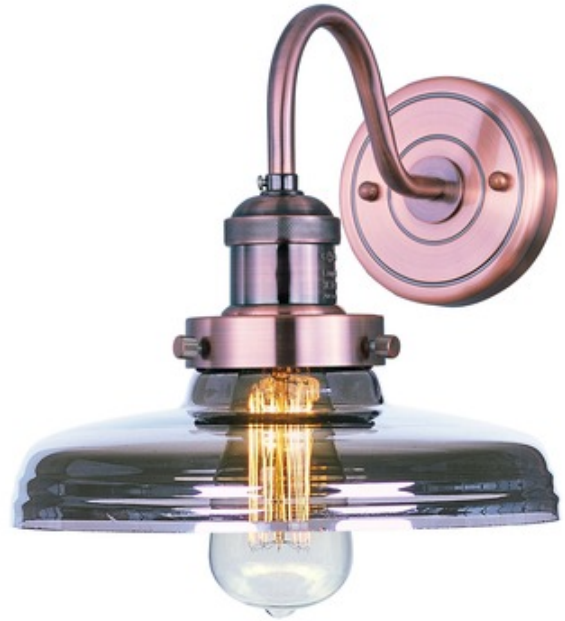

BRAND

Maxim Lighting

DESCRIPTION

The Mini Hi-Bay 25087 Wall Sconce features a classic, simple style and a glass shade. Available in Bronze, Antique Copper, Satin Nickel, and Polished Nickel, with Smoked glass shade. One 60 watt 120 volt Edison type medium base bulb is required, but not included. 10 width x 7.75 inch height x 11.25 inch depth. UL listed.

SHADE COLOR	Smoke
BODY FINISH	Antique Copper
WATTAGE	60W
DIMMER	Standard 120V
DIMENSIONS	10"W x 9"H x 11.25"D
BULB NOT INCLUDED	
LAMP	1 x Edison/Medium (E26)/60W/120V Incandescent

SPEC # MAX106518

COMPANY	PROJECT	FIXTURE TYPE	APPROVED BY	DATE