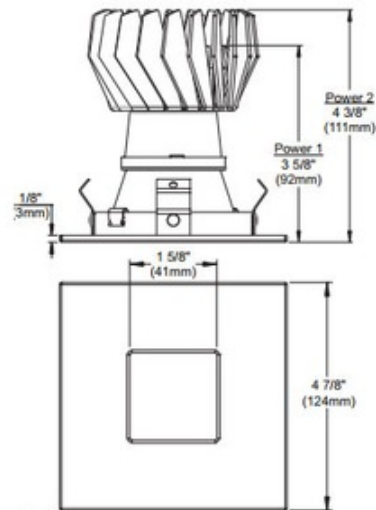

COMPANY	PROJECT	FIXTURE TYPE	APPROVED BY	DATE