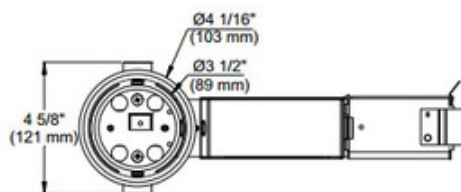

COMPANY	PROJECT	FIXTURE TYPE	APPROVED BY	DATE