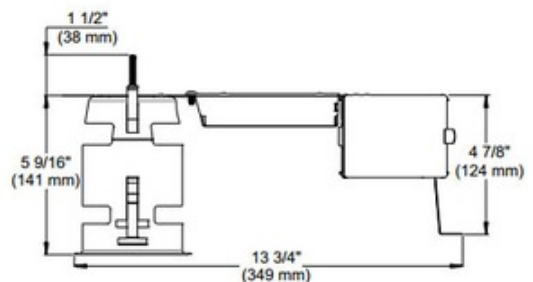

COMPANY	PROJECT	FIXTURE TYPE	APPROVED BY	DATE