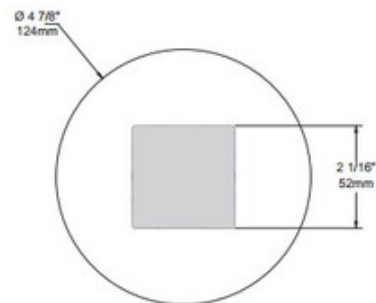

BRAND

Contrast Lighting

DESCRIPTION

4 inch shower trim with square opening available in Matte White, Satin Nickel, Chrome, Architectural Bronze, Black, 24K Gold, Brushed Chrome, Antique Copper, Antique Brass, Antique Silver, Brushed Nickel, White, Satin Nickel or Almond. Comes standard with Frosted Lens. Also available with Clear lens. For use with 12 volt 50 watt MR16 low voltage housings ISMR2000M, IT2000E, IT2000M, NW2000CM, NW2000E, NW2000LM. For use with 12 volt 42 watt MR16 low voltage housings IT2000CE, IT2000CM, NW2000CE. For use with 12 volt 37 watt MR16 low voltage housings ISMR2000E37, ISMR2000M37. 4.9 inch diameter x 2 inches high. Lamps not included. Wet location rated. UL listed.

TRIM COLOR	N/A
BODY FINISH	Satin Nickel
WATTAGE	N/A
DIMMER	Dimmable
DIMENSIONS	4.9"W x 2"H
BULB NOT INCLUDED	
LAMP	1 x MR16/GU5.3 (bipin)/12V Halogen 1 x MR16/GU5.3 (bipin)/12V LED

Technical Information

FUNCTION	Shower/Wet Location
CEILING TYPE	Drywall with Trim
APERTURE SHAPE	Square
APERTURE SIZE	4.000"

SPEC # CLT106727

COMPANY

PROJECT

FIXTURE TYPE

APPROVED BY

DATE
