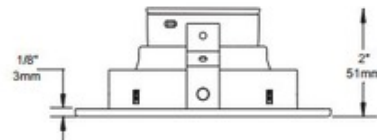

**BRAND**

Contrast Lighting

**DESCRIPTION**

4 inch shower trim with square opening available in Matte White, Satin Nickel, Chrome, Architectural Bronze, Black, 24K Gold, Brushed Chrome, Antique Copper, Antique Brass, Antique Silver, Brushed Nickel, White, Satin Nickel or Almond. Comes standard with Frosted Lens. Also available with Clear lens. For use with 12 volt 50 watt MR16 low voltage housings ISMR2000M, IT2000E, IT2000M, NW2000CM, NW2000E, NW2000LM. For use with 12 volt 42 watt MR16 low voltage housings IT2000CE, IT2000CM, NW2000CE. For use with 12 volt 37 watt MR16 low voltage housings ISMR2000E37, ISMR2000M37. 4.9 inch diameter x 2 inches high. Lamps not included. Wet location rated. UL listed.

<b>TRIM COLOR</b>	N/A
<b>BODY FINISH</b>	Satin Nickel
<b>WATTAGE</b>	N/A
<b>DIMMER</b>	Dimmable
<b>DIMENSIONS</b>	4.9"W x 2"H
<b>BULB NOT INCLUDED</b>	
<b>LAMP</b>	1 x MR16/GU5.3 (bipin)/12V Halogen 1 x MR16/GU5.3 (bipin)/12V LED

*Technical Information*

<b>FUNCTION</b>	Shower/Wet Location
<b>CEILING TYPE</b>	Drywall with Trim
<b>APERTURE SHAPE</b>	Square
<b>APERTURE SIZE</b>	4.000"

**SPEC #** CLT106727

COMPANY	PROJECT	FIXTURE TYPE	APPROVED BY	DATE