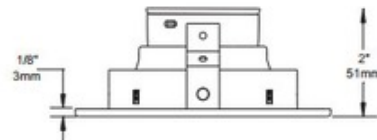

BRAND

Contrast Lighting

DESCRIPTION

4 inch shower trim with square opening available in Matte White, Satin Nickel, Chrome, Architectural Bronze, Black, 24K Gold, Brushed Chrome, Antique Copper, Antique Brass, Antique Silver, Brushed Nickel, White, Satin Nickel or Almond. Comes standard with Frosted Lens. Also available with Clear lens. For use with 12 volt 50 watt MR16 low voltage housings ISMR2000M, IT2000E, IT2000M, NW2000CM, NW2000E, NW2000LM. For use with 12 volt 42 watt MR16 low voltage housings IT2000CE, IT2000CM, NW2000CE. For use with 12 volt 37 watt MR16 low voltage housings ISMR2000E37, ISMR2000M37. 4.9 inch diameter x 2 inches high. Lamps not included. Wet location rated. UL listed.

TRIM COLOR	N/A
BODY FINISH	Satin Nickel
WATTAGE	N/A
DIMMER	Dimmable
DIMENSIONS	4.9"W x 2"H
BULB NOT INCLUDED	
LAMP	1 x MR16/GU5.3 (bipin)/12V Halogen 1 x MR16/GU5.3 (bipin)/12V LED

Technical Information

FUNCTION	Shower/Wet Location
CEILING TYPE	Drywall with Trim
APERTURE SHAPE	Square
APERTURE SIZE	4.000"

SPEC # CLT106727

COMPANY

PROJECT

FIXTURE TYPE

APPROVED BY

DATE
