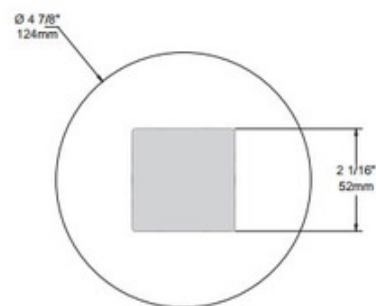

**BRAND**

Contrast Lighting

**DESCRIPTION**

4 inch shower trim with square opening available in Matte White, Satin Nickel, Chrome, Architectural Bronze, Black, 24K Gold, Brushed Chrome, Antique Copper, Antique Brass, Antique Silver, Brushed Nickel, White, Satin Nickel or Almond. Comes standard with Frosted Lens. Also available with Clear lens. For use with 12 volt 50 watt MR16 low voltage housings ISMR2000M, IT2000E, IT2000M, NW2000CM, NW2000E, NW2000LM. For use with 12 volt 42 watt MR16 low voltage housings IT2000CE, IT2000CM, NW2000CE. For use with 12 volt 37 watt MR16 low voltage housings ISMR2000E37, ISMR2000M37. 4.9 inch diameter x 2 inches high. Lamps not included. Wet location rated. UL listed.

<b>TRIM COLOR</b>	N/A
<b>BODY FINISH</b>	Satin Nickel
<b>WATTAGE</b>	N/A
<b>DIMMER</b>	Dimmable
<b>DIMENSIONS</b>	4.9"W x 2"H
<b>BULB NOT INCLUDED</b>	
<b>LAMP</b>	1 x MR16/GU5.3 (bipin)/12V Halogen 1 x MR16/GU5.3 (bipin)/12V LED

*Technical Information*

<b>FUNCTION</b>	Shower/Wet Location
<b>CEILING TYPE</b>	Drywall with Trim
<b>APERTURE SHAPE</b>	Square
<b>APERTURE SIZE</b>	4.000"

**SPEC #** CLT106727

COMPANY	PROJECT	FIXTURE TYPE	APPROVED BY	DATE