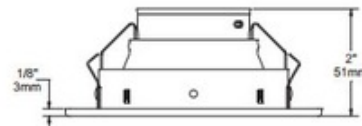

# S2100 4 Inch Lensed Adjustable Shower Trim

**Description:**

S2100 4 Inch Square Lensed Adjustable Trim is available in a powder coat painted or plated die-formed steel finish in White, Black, Gold Plated 24K, Chrome, Brushed Chrome, Architectural Bronze, Antique Copper, Matte White, Brushed Nickel, Satin Nickel, Metallic Grey or Antique Nickel. Frosted lens standard. Additional lens options include frosted with clear center lens (FC) or clear lens (C). Lamp options include 12 volt GU5.3 MR16 halogen up to 50 watts, 120 volt PAR16 LED up to 8 watts, 12 volt GU5.3 MR16 LED up to 11.5 watts, and 120 volt GU10 MR16 LED up to 9.8 watts. Use supplied glass lens only with MR16 lamps with no glass cover. See attached manufacturer spec for housing/trim combination options. See housing specification for dimmer information. UL listed. Suitable for wet locations. 1 year warranty. 4.25 inch ceiling cutout. 4.9 inch square x 2 inch height. 3.75 inch aperture. A complete fixture consists of a trim and housing, sold separately.

**Wattage:** 50W  
**Dimmer:** Dimmable  
**Dimensions:** 2"H x 4.9"W

**Technical Information**  
**Function:** Shower/Lensed  
**Ceiling Type:** Drywall with Trim  
**Aperture Shape:** Square  
**Aperture Size:** 4.000"