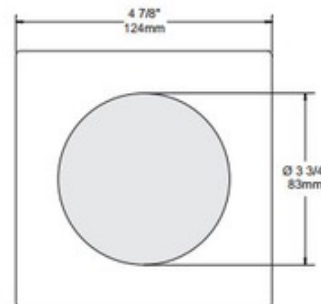

# S2100 4 Inch Lensed Adjustable Shower Trim

**Description:**

S2100 4 Inch Square Lensed Adjustable Trim is available in a powder coat painted or plated die-formed steel finish in White, Black, Gold Plated 24K, Chrome, Brushed Chrome, Architectural Bronze, Antique Copper, Matte White, Brushed Nickel, Satin Nickel, Metallic Grey or Antique Nickel. Frosted lens standard. Additional lens options include frosted with clear center lens (FC) or clear lens (C). Lamp options include 12 volt GU5.3 MR16 halogen up to 50 watts, 120 volt PAR16 LED up to 8 watts, 12 volt GU5.3 MR16 LED up to 11.5 watts, and 120 volt GU10 MR16 LED up to 9.8 watts. Use supplied glass lens only with MR16 lamps with no glass cover. See attached manufacturer spec for housing/trim combination options. See housing specification for dimmer information. UL listed. Suitable for wet locations. 1 year warranty. 4.25 inch ceiling cutout. 4.9 inch square x 2 inch height. 3.75 inch aperture. A complete fixture consists of a trim and housing, sold separately.

**Wattage:** 50W  
**Dimmer:** Dimmable  
**Dimensions:** 2"H x 4.9"W

**Technical Information**  
**Function:** Shower/Lensed  
**Ceiling Type:** Drywall with Trim  
**Aperture Shape:** Square  
**Aperture Size:** 4.000"