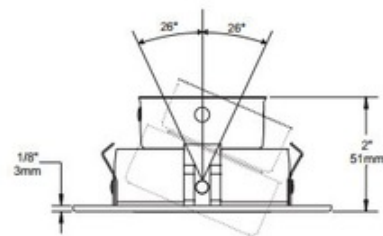

BRAND

Contrast Lighting

DESCRIPTION

3.5 inch stepped regressed adjustable trim with painted Black stepped reflector. 26 degree aiming angle. Also available with painted White or Matte White stepped reflector. Trim finish available in White, Black, Gold Plated 24K, Chrome, Brushed Chrome, Architectural Bronze, Antique Copper, Antique Brass, Antique Silver, Matte White, Brushed Nickel, Satin Nickel or Almond. For use with 50 watt 120 volt housings NW3000LT, IT3000LT, ISMR3000T. For use with 35 watt 12 volt housings ISMR3000E35, ISMR3000M35, IT3000CE, IT3000CM. For use with 20 watt 12 volt MR16 housings ISMR3000E20, ISMR3000M20. For use with 50 watt 12 volt housings ISMR3000M, IT3000E, IT3000M, IT3000LE, IT3000LM, NW3000CE, NW3000CM, NW3000LE, NW3000LM. 4.4 inch diameter x 2 inches high. Suitable for damp location. UL listed. Lamp not included.

TRIM COLOR	Black
BODY FINISH	Matte White
WATTAGE	N/A
DIMMER	Dimmable
DIMENSIONS	4.4"W x 2"H
BULB NOT INCLUDED	
LAMP	1 x MR16/GU5.3 (bipin)/12V Halogen 1 x MR16/GU5.3 (bipin)/12V LED

Technical Information

FUNCTION	Adjustable Accent
CEILING TYPE	Drywall with Trim
APERTURE SHAPE	Round
APERTURE SIZE	3.000"

SPEC # CLT106793

COMPANY	PROJECT	FIXTURE TYPE	APPROVED BY	DATE