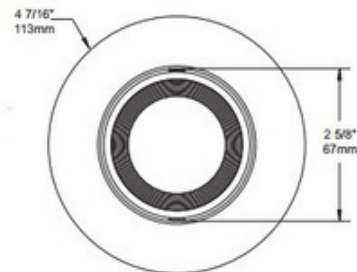

BRAND

Contrast Lighting

DESCRIPTION

3.5 inch stepped regressed adjustable trim with painted Black stepped reflector. 26 degree aiming angle. Also available with painted White or Matte White stepped reflector. Trim finish available in White, Black, Gold Plated 24K, Chrome, Brushed Chrome, Architectural Bronze, Antique Copper, Antique Brass, Antique Silver, Matte White, Brushed Nickel, Satin Nickel or Almond. For use with 50 watt 120 volt housings NW3000LT, IT3000LT, ISMR3000T. For use with 35 watt 12 volt housings ISMR3000E35, ISMR3000M35, IT3000CE, IT3000CM. For use with 20 watt 12 volt MR16 housings ISMR3000E20, ISMR3000M20. For use with 50 watt 12 volt housings ISMR3000M, IT3000E, IT3000M, IT3000LE, IT3000LM, NW3000CE, NW3000CM, NW3000LE, NW3000LM. 4.4 inch diameter x 2 inches high. Suitable for damp location. UL listed. Lamp not included.

TRIM COLOR	Black
BODY FINISH	Matte White
WATTAGE	N/A
DIMMER	Dimmable
DIMENSIONS	4.4"W x 2"H
BULB NOT INCLUDED	
LAMP	1 x MR16/GU5.3 (bipin)/12V Halogen 1 x MR16/GU5.3 (bipin)/12V LED

Technical Information

FUNCTION	Adjustable Accent
CEILING TYPE	Drywall with Trim
APERTURE SHAPE	Round
APERTURE SIZE	3.000"

SPEC # CLT106793

COMPANY	PROJECT	FIXTURE TYPE	APPROVED BY	DATE