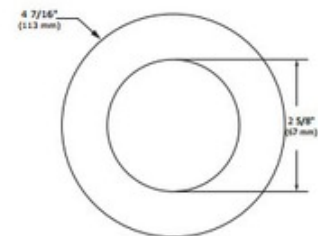

# T3450K 3.5 Inch Round Low Profile Regressed Trim

**Description:**

T3450K 3.5 Inch Round Low Profile Regressed Trim is made of plated die-formed steel or powder coat painted finish with anodized aluminum reflector. Trim finish available in White, Black, Gold Plated 24K, Chrome, Brushed Chrome, Architectural Bronze, Antique Copper, Matte White, Brushed Nickel, Satin Nickel, Metallic Grey or Antique Nickel. Additional reflector finishes include specular Clear or Black, or painted White, Black or Matte White. See attached manufacturer specification for housing/trim combination options. Lamp options include 12 volt GU5.3 MR16 halogen up to 50 watts, 120 volt PAR16 LED up to 8 watts, 12 volt GU5.3 MR16 LED up to 11.5 watts, 120 volt GU10 MR16 halogen up to 50 watts, and 120 volt GU10 MR16 LED up to 9.8 watts. Use supplied glass lens only with MR16 lamps with no glass cover. See housing for dimmer information. UL listed. Suitable for damp locations. 1 year warranty. 3 5/8 inch ceiling cutout. 4.4 inch diameter x 2 inch height. 2.6 inch round aperture. A complete fixture includes a housing and trim, sold separately.

**Wattage:** 50W  
**Dimmer:** Dimmable  
**Dimensions:** 2"H x 4.4"W

**Technical Information**  
**Function:** Downlight  
**Ceiling Type:** Drywall with Trim  
**Aperture Shape:** Round  
**Aperture Size:** 2.600"