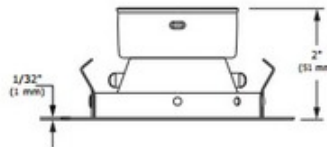

# T3450K 3.5 Inch Round Low Profile Regressed Trim

**Description:**

T3450K 3.5 Inch Round Low Profile Regressed Trim is made of plated die-formed steel or powder coat painted finish with anodized aluminum reflector. Trim finish available in White, Black, Gold Plated 24K, Chrome, Brushed Chrome, Architectural Bronze, Antique Copper, Matte White, Brushed Nickel, Satin Nickel, Metallic Grey or Antique Nickel. Additional reflector finishes include specular Clear or Black, or painted White, Black or Matte White. See attached manufacturer specification for housing/trim combination options. Lamp options include 12 volt GU5.3 MR16 halogen up to 50 watts, 120 volt PAR16 LED up to 8 watts, 12 volt GU5.3 MR16 LED up to 11.5 watts, 120 volt GU10 MR16 halogen up to 50 watts, and 120 volt GU10 MR16 LED up to 9.8 watts. Use supplied glass lens only with MR16 lamps with no glass cover. See housing for dimmer information. UL listed. Suitable for damp locations. 1 year warranty. 3 5/8 inch ceiling cutout. 4.4 inch diameter x 2 inch height. 2.6 inch round aperture. A complete fixture includes a housing and trim, sold separately.

**Wattage:** 50W  
**Dimmer:** Dimmable  
**Dimensions:** 2"H x 4.4"W

**Technical Information**  
**Function:** Downlight  
**Ceiling Type:** Drywall with Trim  
**Aperture Shape:** Round  
**Aperture Size:** 2.600"