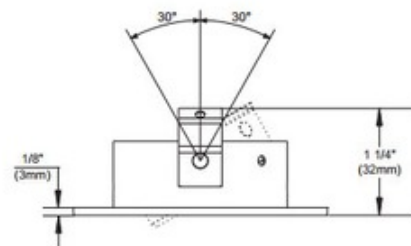

BRAND

Contrast Lighting

DESCRIPTION

T4125 3 inch low profile square adjustable 30 degree trim. Trim finish available in White, Black, 24K Gold, Chrome, Brushed Chrome, Architectural Bronze, Antique Copper, Matte White, Brushed Nickel, Satin Nickel or Metallic Grey. One 20-35 watt, 12 volt GU5.3 MR16 or LED equivalent bulb is required, but not included. Wattage dependent on housing/trim combination. See housing for dimming. 3.75 inch square x 1.25 inch height. A complete fixture includes a housing and trim, sold separately.

TRIM COLOR	N/A
BODY FINISH	Matte White
WATTAGE	35W
DIMMER	Dimmable
DIMENSIONS	3.75"W x 1.25"H x 3.75"D
BULB NOT INCLUDED	
LAMP	1 x MR16/GU5.3 (bipin)/35W/12V Halogen 1 x MR16/GU5.3 (bipin)/12V LED

Technical Information

FUNCTION	Adjustable Accent
CEILING TYPE	Drywall with Trim
APERTURE SHAPE	Round
APERTURE SIZE	3.000"

SPEC # CLT106895

COMPANY	PROJECT	FIXTURE TYPE	APPROVED BY	DATE