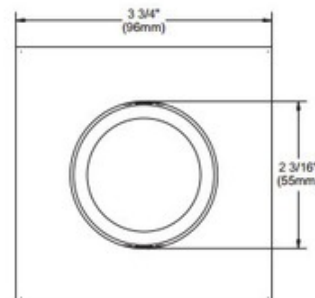

T4125 3 Inch Low Profile Adjustable Trim

Description:

T4125 3 inch low profile square adjustable 30 degree trim. Trim finish available in White, Black, 24K Gold, Chrome, Brushed Chrome, Architectural Bronze, Antique Copper, Matte White, Brushed Nickel, Satin Nickel or Metallic Grey. One 20-35 watt, 12 volt GU5.3 MR16 or LED equivalent bulb is required, but not included. Wattage dependent on housing/trim combination. See housing for dimming. 3.75 inch square x 1.25 inch height. A complete fixture includes a housing and trim, sold separately.

Shown in: Matte White

List Price: \$35.50
Our Price: \$25.56

Shade Color: N/A
Body Finish: Matte White
Lamp: 1 x MR16/GU5.3 (bipin)/35W/12V Halogen
 1 x MR16/GU5.3 (bipin)/12V LED
Wattage: 35W
Dimmer: Dimmable
Dimensions: 1.25"H x 3.75"W x 3.75"D

Technical Information

Function: Adjustable Accent
Ceiling Type: Drywall with Trim
Aperture Shape: Round
Aperture Size: 3.000"

Product Number: CLT106895			
Company:		Fixture Type:	Date: Feb 23, 2018
Project:		Approved By:	