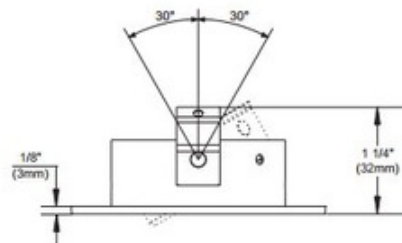

T4125 3 Inch Low Profile Adjustable Trim

Description:

T4125 3 inch low profile square adjustable 30 degree trim. Trim finish available in White, Black, 24K Gold, Chrome, Brushed Chrome, Architectural Bronze, Antique Copper, Matte White, Brushed Nickel, Satin Nickel or Metallic Grey. One 20-35 watt, 12 volt GU5.3 MR16 or LED equivalent bulb is required, but not included. Wattage dependent on housing/trim combination. See housing for dimming. 3.75 inch square x 1.25 inch height. A complete fixture includes a housing and trim, sold separately.

Shown in: Matte White

List Price: \$35.50
Our Price: \$25.56

Shade Color: N/A
Body Finish: Matte White
Lamp: 1 x MR16/GU5.3 (bipin)/35W/12V Halogen
 1 x MR16/GU5.3 (bipin)/12V LED
Wattage: 35W
Dimmer: Dimmable
Dimensions: 1.25"H x 3.75"W x 3.75"D

Technical Information

Function: Adjustable Accent
Ceiling Type: Drywall with Trim
Aperture Shape: Round
Aperture Size: 3.000"

Product Number: CLT106895			
Company:		Fixture Type:	Date: Feb 23, 2018
Project:		Approved By:	