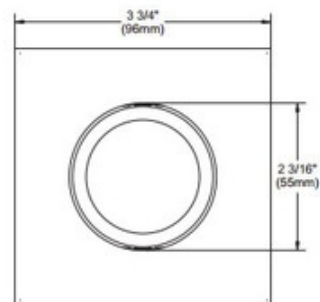

BRAND

Contrast Lighting

DESCRIPTION

T4125 3 inch low profile square adjustable 30 degree trim. Trim finish available in White, Black, 24K Gold, Chrome, Brushed Chrome, Architectural Bronze, Antique Copper, Matte White, Brushed Nickel, Satin Nickel or Metallic Grey. One 20-35 watt, 12 volt GU5.3 MR16 or LED equivalent bulb is required, but not included. Wattage dependent on housing/trim combination. See housing for dimming. 3.75 inch square x 1.25 inch height. A complete fixture includes a housing and trim, sold separately.

TRIM COLOR	N/A
BODY FINISH	Matte White
WATTAGE	35W
DIMMER	Dimmable
DIMENSIONS	3.75"W x 1.25"H x 3.75"D
BULB NOT INCLUDED	
LAMP	1 x MR16/GU5.3 (bipin)/35W/12V Halogen 1 x MR16/GU5.3 (bipin)/12V LED

Technical Information

FUNCTION	Adjustable Accent
CEILING TYPE	Drywall with Trim
APERTURE SHAPE	Round
APERTURE SIZE	3.000"

SPEC # CLT106895

COMPANY	PROJECT	FIXTURE TYPE	APPROVED BY	DATE