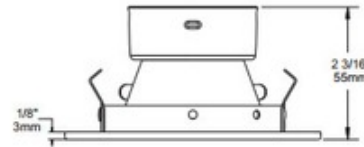

S4151 3 Inch Lensed Shower Trim with Pinhole Opening

Description:

S4151 3 Inch Square Shower Trim with Square Pinhole Opening is available in a powder coat painted or plated die-formed steel finish in White, Black, Gold Plated 24K, Chrome, Brushed Chrome, Architectural Bronze, Antique Copper, Matte White, Brushed Nickel, Satin Nickel, or Metallic Grey. Frosted lens. Anodized aluminum reflector standard. One 20 watt, 12 volt GU5.3 MR16 halogen bulb or LED equivalent is required, but not included. See housing for dimmer information. Suitable for wet locations. UL listed. 3.75 inch square x 1.7 inch square pinhole x 2.2 inch height.

Shown in: Matte White / Frosted

List Price: \$56.00
 Our Price: \$40.32

Shade Color: Frosted
 Body Finish: Matte White
 Lamp: 1 x MR16/GU5.3 (bipin)/20W/12V Halogen
 1 x MR16/GU5.3 (bipin)/12V LED
 Wattage: 20W
 Dimmer: Dimmable
 Dimensions: 2.3"H x 3.75"W x 3.75"D

Technical Information

Function: Shower/Lensed
 Ceiling Type: Drywall with Trim
 Aperture Shape: Pinhole
 Aperture Size: 1.000"

Product Number: CLT106911			
Company:		Fixture Type:	Date: Feb 25, 2018
Project:		Approved By:	