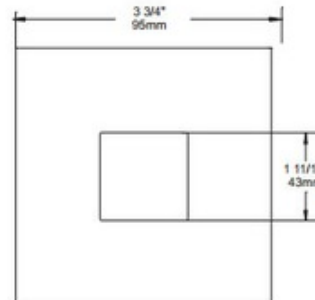

S4151 3 Inch Lensed Shower Trim with Pinhole Opening

Description:

S4151 3 Inch Square Shower Trim with Square Pinhole Opening is available in a powder coat painted or plated die-formed steel finish in White, Black, Gold Plated 24K, Chrome, Brushed Chrome, Architectural Bronze, Antique Copper, Matte White, Brushed Nickel, Satin Nickel, or Metallic Grey. Frosted lens. Anodized aluminum reflector standard. One 20 watt, 12 volt GU5.3 MR16 halogen bulb or LED equivalent is required, but not included. See housing for dimmer information. Suitable for wet locations. UL listed. 3.75 inch square x 1.7 inch square pinhole x 2.2 inch height.

Shown in: Matte White / Frosted

List Price: \$56.00
 Our Price: \$40.32

Shade Color: Frosted
 Body Finish: Matte White
 Lamp: 1 x MR16/GU5.3 (bipin)/20W/12V Halogen
 1 x MR16/GU5.3 (bipin)/12V LED
 Wattage: 20W
 Dimmer: Dimmable
 Dimensions: 2.3"H x 3.75"W x 3.75"D

Technical Information

Function: Shower/Lensed
 Ceiling Type: Drywall with Trim
 Aperture Shape: Pinhole
 Aperture Size: 1.000"

Product Number: CLT106911			
Company:		Fixture Type:	Date: Feb 25, 2018
Project:		Approved By:	