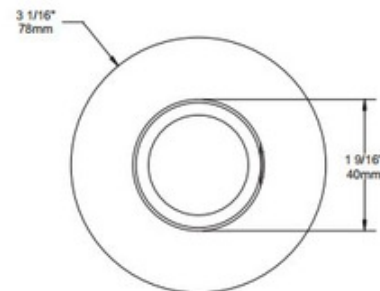

**BRAND**

Contrast Lighting

**DESCRIPTION**

T5000 2.5 Inch Low Profile Adjustable Trim is available in a powder coat painted or plated die-formed steel finish in White, Black, Gold Plated 24K, Chrome, Brushed Chrome, Architectural Bronze, Antique Copper, Matte White, Brushed Nickel, Satin Nickel, or Metallic Grey. One 20 watt, 12 volt GU4 MR11 halogen or LED equivalent bulb is required, but not included. See housing for dimmer information. Suitable for damp locations. UL listed. 3.1 inch outside diameter x 1.56 inch inside diameter x 1.2 inch height.

<b>TRIM COLOR</b>	N/A
<b>BODY FINISH</b>	Matte White
<b>WATTAGE</b>	20W
<b>DIMMER</b>	Dimmable
<b>DIMENSIONS</b>	3.1"W x 1.3"H
<b>BULB NOT INCLUDED</b>	
<b>LAMP</b>	1 x MR11/GU4/20W/12V Halogen 1 x MR11/GU4/12V LED

*Technical Information*

<b>FUNCTION</b>	Adjustable Accent
<b>CEILING TYPE</b>	Drywall with Trim
<b>APERTURE SHAPE</b>	Round
<b>APERTURE SIZE</b>	2.000"

**SPEC #** CLT106919

COMPANY	PROJECT	FIXTURE TYPE	APPROVED BY	DATE