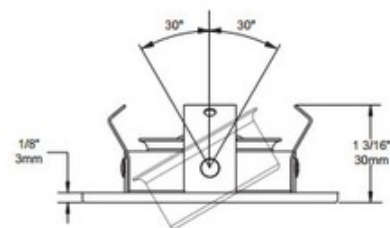

**BRAND**

Contrast Lighting

**DESCRIPTION**

T5000 2.5 Inch Low Profile Adjustable Trim is available in a powder coat painted or plated die-formed steel finish in White, Black, Gold Plated 24K, Chrome, Brushed Chrome, Architectural Bronze, Antique Copper, Matte White, Brushed Nickel, Satin Nickel, or Metallic Grey. One 20 watt, 12 volt GU4 MR11 halogen or LED equivalent bulb is required, but not included. See housing for dimmer information. Suitable for damp locations. UL listed. 3.1 inch outside diameter x 1.56 inch inside diameter x 1.2 inch height.

<b>TRIM COLOR</b>	N/A
<b>BODY FINISH</b>	Matte White
<b>WATTAGE</b>	20W
<b>DIMMER</b>	Dimmable
<b>DIMENSIONS</b>	3.1"W x 1.3"H
<b>BULB NOT INCLUDED</b>	
<b>LAMP</b>	1 x MR11/GU4/20W/12V Halogen 1 x MR11/GU4/12V LED

*Technical Information*

<b>FUNCTION</b>	Adjustable Accent
<b>CEILING TYPE</b>	Drywall with Trim
<b>APERTURE SHAPE</b>	Round
<b>APERTURE SIZE</b>	2.000"

**SPEC #** CLT106919

COMPANY	PROJECT	FIXTURE TYPE	APPROVED BY	DATE