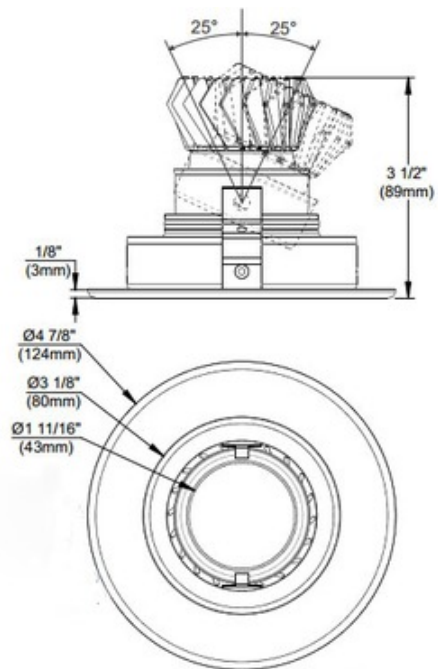

**BRAND** Contrast Lighting

**DESCRIPTION**

4 inch recessed LED adjustable trim with painted Black reflector. Additional reflector options include Clear Specular. Painted white reflector is available with white trim. Painted matte white reflector is available with matte white trim. 12 Watt, 3000K, Wide Beam from 35 to 45 degree beam spread. Also available in a 12 watt Very Wide Beam version as well as a 10 Watt 4000K Wide Beam or 10 watt 4000K Very Wide Beam version. Trim finish options include White, Black, 24K Gold, Chrome, Brushed Chrome, Architectural Bronze, Antique Copper, Antique Brass, Antique Silver, Matte White, Brushed Nickel, Satin Nickel, Almond, Metallic Grey or Satin Chrome. For use with compatible housings NWLED200U1, RELED200U1. 4.9 inch diameter x 3.5 inches high. Suitable for damp location. UL listed.

<b>TRIM COLOR</b>	Black
<b>BODY FINISH</b>	Satin Nickel
<b>WATTAGE</b>	12W
<b>DIMMER</b>	Dimmable
<b>DIMENSIONS</b>	4.9"W x 3.5"H
<b>INTEGRATED LED MODULE</b>	
<b>LAMP</b>	1 x LED/12W/120V LED

*Technical Information*

**SPEC #** CLT106932

COMPANY	PROJECT	FIXTURE TYPE	APPROVED BY	DATE