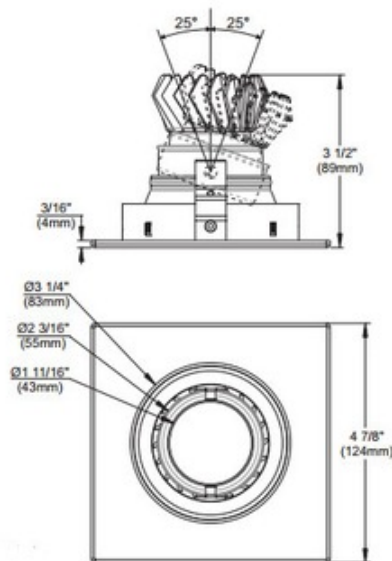

BRAND

Contrast Lighting

DESCRIPTION

4 inch 12 watt Very Wide Beam 3000K 45 degree and more square shower trim. Also available in 10 watt 4000K Very Wide Beam. Trim finish available in Matte White, Satin Nickel, Chrome, Architectural Bronze, Black, 24K Gold, Brushed Chrome, Antique Copper, Antique Brass, Antique Silver, Brushed Nickel, White, Satin Nickel, Almond, Metallic Grey or Satin Chrome. Comes standard with Frosted Lens. Also available with Clear or Frosted with Clear center lens as well as Frosted convex and Clear convex lens. For use with compatible housings NWLED200U1, RELED200U1. 4.9 inches square x 3.5 inches high. Suitable for wet location. UL listed.

TRIM COLOR	Frosted
BODY FINISH	Satin Nickel
WATTAGE	12W
DIMMER	Dimmable
DIMENSIONS	4.9"W x 3.5"H x 4.9"D
INTEGRATED LED MODULE	
LAMP	1 x LED/12W/120V LED

Technical Information

LUMINOUS FLUX	399 lumens
LUMENS/WATT	33.25
LAMP COLOR	3000K
COLOR RENDERING	90 CRI
FUNCTION	Shower/Wet Location
CEILING TYPE	Drywall with Trim
APERTURE SHAPE	Round

SPEC # CLT106983

COMPANY	PROJECT	FIXTURE TYPE	APPROVED BY	DATE