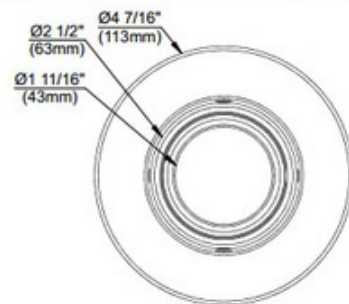

COMPANY	PROJECT	FIXTURE TYPE	APPROVED BY	DATE