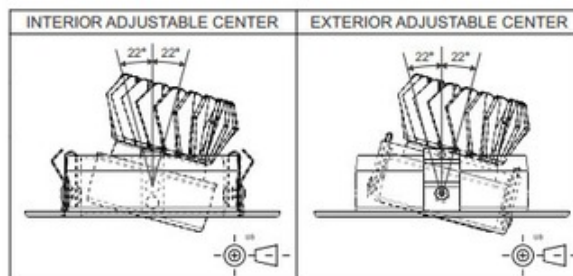

COMPANY	PROJECT	FIXTURE TYPE	APPROVED BY	DATE