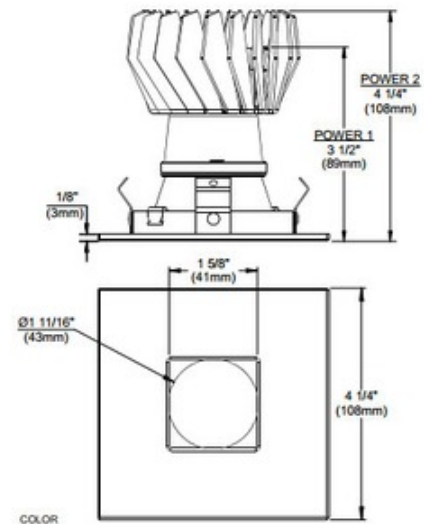

COMPANY	PROJECT	FIXTURE TYPE	APPROVED BY	DATE