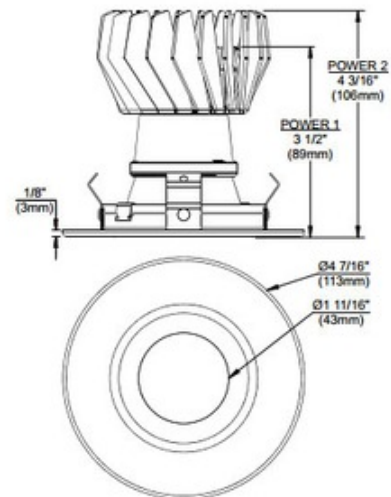

BRAND

Contrast Lighting

DESCRIPTION

3.5 inch recessed LED downlight with Specular Black reflector. Additional reflector options include Anodized Aluminum, Painted White, Black or Matte White, Specular Champagne or Clear or Anodized Azur, Burnt Orange, Cobalt Blue, Inca Gold or Ruby. 18 Watt, 3000K, Spot Beam from 15 to 25 degree beam spread. Also available in a 12 watt Spot Beam version as well as a 10 Watt 4000K Spot Beam or 15 watt 4000K Spot Beam version. Trim finish options include White, Black, 24K Gold, Chrome, Brushed Chrome, Architectural Bronze, Antique Copper, Antique Brass, Antique Silver, Matte White, Brushed Nickel, Satin Nickel, Almond, Metallic Grey or Satin Chrome. For use with compatible housings NWLED300LU2, RELED300LU2. 4.7 inch diameter x 4.3 inches high.

TRIM COLOR	Black
BODY FINISH	Satin Nickel
WATTAGE	18W
DIMMER	Dimmable
DIMENSIONS	4.7"W x 4.3"H
INTEGRATED LED MODULE	
LAMP	1 x LED/18W/120V LED

Technical Information

LAMP COLOR	3000K
FUNCTION	Downlight
CEILING TYPE	Drywall with Trim
APERTURE SHAPE	Round

SPEC # CLT107019

COMPANY	PROJECT	FIXTURE TYPE	APPROVED BY	DATE