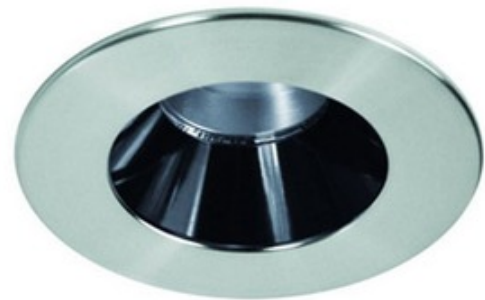

BRAND

Contrast Lighting

DESCRIPTION

3.5 inch recessed LED downlight with Specular Black reflector. Additional reflector options include Anodized Aluminum, Painted White, Black or Matte White, Specular Champagne or Clear or Anodized Azur, Burnt Orange, Cobalt Blue, Inca Gold or Ruby. 12 Watt, 3000K, Very Wide Beam from 45 degrees and more beam spread. Also available in a 12 watt Wide Beam, 18 watt Wide Beam or Very Wide Beam version as well as a 15 Watt 4000K Wide Beam or 10 watt 4000K Very Wide Beam version. Trim finish options include White, Black, 24K Gold, Chrome, Brushed Chrome, Architectural Bronze, Antique Copper, Antique Brass, Antique Silver, Matte White, Brushed Nickel, Satin Nickel, Almond, Metallic Grey or Satin Chrome. For use with compatible housings NWLED300LU1, ISLED300U1, or RELED300LU1. 4.7 inch diameter x 4 inches high.

TRIM COLOR	Black
BODY FINISH	Satin Nickel
WATTAGE	12W
DIMMER	Dimmable
DIMENSIONS	4.4"W x 3.25"H
INTEGRATED LED MODULE	
LAMP	1 x LED/12W/120V LED

Technical Information

LAMP COLOR	3000K
FUNCTION	Downlight
CEILING TYPE	Drywall with Trim
APERTURE SHAPE	Round