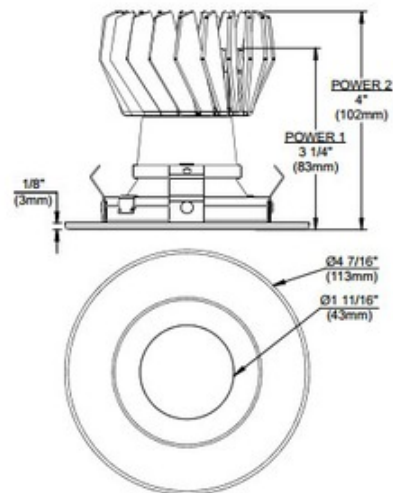

COMPANY	PROJECT	FIXTURE TYPE	APPROVED BY	DATE