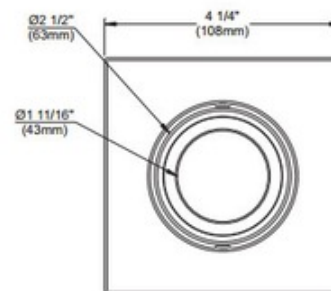

COMPANY	PROJECT	FIXTURE TYPE	APPROVED BY	DATE