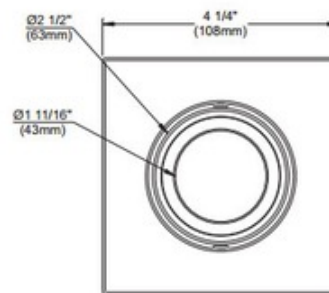

COMPANY	PROJECT	FIXTURE TYPE	APPROVED BY	DATE