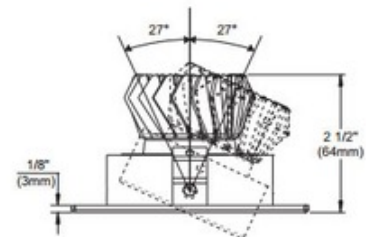

COMPANY	PROJECT	FIXTURE TYPE	APPROVED BY	DATE