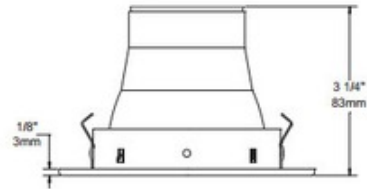

# R2020 4 Inch Deep Regressed Trim

**Description:**

R2020 4 Inch Deep Regressed Trim available in Matte White, Satin Nickel, Chrome, Architectural Bronze, Black, 24K Gold, Brushed Chrome, Antique Copper, Brushed Nickel, White, Satin Nickel or Metallic Grey. Features aluminum semi-specular low iridescence reflector. One 50 watt, 12 volt GU5.3 MR16 bulb is required, but not included. See housing specification for dimmer information. Suitable for damp locations. UL listed. 4.9 inch diameter x 3.25 inch height. A complete fixture includes a housing and trim, sold separately.

Shown in: Matte White

List Price: \$65.75  
 Our Price: \$47.34

Shade Color: N/A  
 Body Finish: Matte White  
 Lamp: 1 x MR16/GU5.3 (bipin)/12V Halogen  
 1 x MR16/GU5.3 (bipin)/12V LED  
 Wattage: N/A  
 Dimmer: Dimmable  
 Dimensions: 3.25"H x 4.9"W

**Technical Information**

Function: Downlight  
 Ceiling Type: Drywall with Trim  
 Aperture Shape: Round  
 Aperture Size: 4.000"

Product Number: <b>CLT107058</b>			
Company:		Fixture Type:	Date: Feb 25, 2018
Project:		Approved By:	