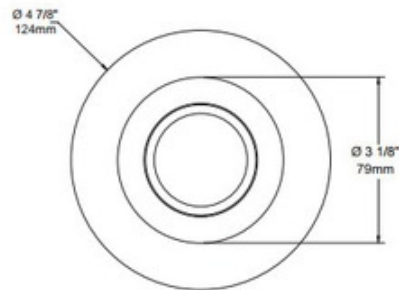

# R2020 4 Inch Deep Regressed Trim

**Description:**

R2020 4 Inch Deep Regressed Trim available in Matte White, Satin Nickel, Chrome, Architectural Bronze, Black, 24K Gold, Brushed Chrome, Antique Copper, Brushed Nickel, White, Satin Nickel or Metallic Grey. Features aluminum semi-specular low iridescence reflector. One 50 watt, 12 volt GU5.3 MR16 bulb is required, but not included. See housing specification for dimmer information. Suitable for damp locations. UL listed. 4.9 inch diameter x 3.25 inch height. A complete fixture includes a housing and trim, sold separately.

Shown in: Matte White

List Price: \$65.75  
 Our Price: \$47.34

Shade Color: N/A  
 Body Finish: Matte White  
 Lamp: 1 x MR16/GU5.3 (bipin)/12V Halogen  
 1 x MR16/GU5.3 (bipin)/12V LED  
 Wattage: N/A  
 Dimmer: Dimmable  
 Dimensions: 3.25"H x 4.9"W

**Technical Information**

Function: Downlight  
 Ceiling Type: Drywall with Trim  
 Aperture Shape: Round  
 Aperture Size: 4.000"

Product Number: <b>CLT107058</b>			
Company:		Fixture Type:	Date: Feb 25, 2018
Project:		Approved By:	