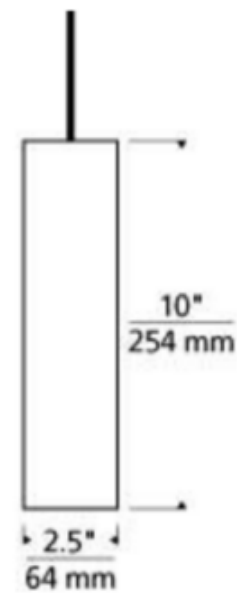

COMPANY	PROJECT	FIXTURE TYPE	APPROVED BY	DATE