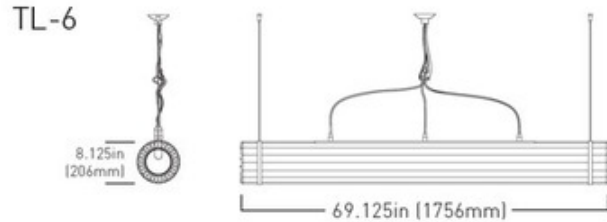

Recycled Tube TL6 Light Pendant

Description:

Recycled Tube TL6 Light Pendant is formed by bundling burnt-out fluorescent tubes together with steel and rubber material. The cylinder is then lit from within providing diffused ambient illumination. One 3.7 watt G9 base LED bulb is included. 69.125 inch width x 8.125 inch height. Comes with 144 inches of cord.

Shown in: White

List Price: \$3987.35
 Our Price: \$2899.89

Shade Color: N/A
 Body Finish: White
 Lamp: 3 x JCD/G9/3.7W/1 20V LED
 Wattage: 11.1W
 Dimmer: Dimmable
 Dimensions: 144"L x 8.125"H x 69.125"W

Technical Information

Luminous Flux: 360 lumens
 Lumens/Watt: 97.30
 Lamp Color: 3000 K

Product Number: CSD107233			
Company:		Fixture Type:	Date: Feb 18, 2018
Project:		Approved By:	

#0354CH-RECYCLE-069H1-WHST