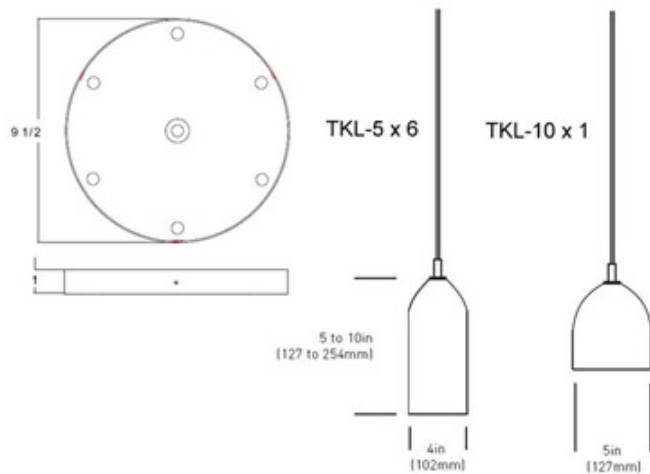

Tank 7 Light Pendant

Description:

Tank 7 Multi Pendant is offered as a pre-configured cluster. Each cluster is a grouping of pendant lights made from re-purposed fire extinguisher tanks. Lights are finished with high gloss automotive paint in a range of colors selected by manufacturer, all with a white painted interior. Each cluster is suspended from a round canopy finished with Silver powdercoating. The lights are made from recycled reclaimed materials, so their exact size and shape can vary. The image is a representation of the basic form, but does not represent the actual fixture. Seven 4.5 watt 120 volt 2700K, 310 lumens candelabra base LED bulbs are included. Canopy: 9.5 inch diameter x 1 inch height and includes six 4 inch diameter fixtures and one 5 inch diameter fixture ranging in height from 5 to 10 inches selected by the manufacturer.

Shown in: Silver

List Price: \$5191.81
Our Price: \$3775.86

Shade Color: N/A
Body Finish: Silver
Lamp: 7 x B11/Candelabra (E12)/4.5W/120V LED
Wattage: 31.5W
Dimmer: Dimmable
Dimensions: 72"L x 1"H x 9.5"W

Technical Information
Luminous Flux: 200 lumens
Lumens/Watt: 44.44

Product Number: CSD 107238			
Company:		Fixture Type:	Date: Feb 22, 2018
Project:		Approved By:	

#0354PD-TANK-005C1-BKAL

Fax: (773) 883-6131