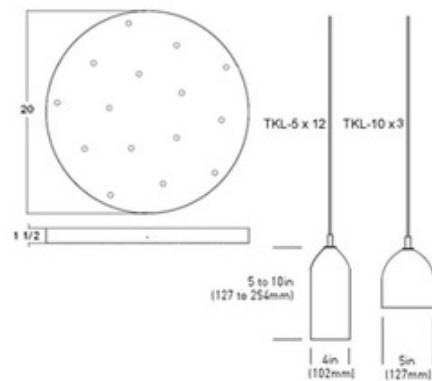

Tank 15 Light Pendant

Description:

Tank 15 Multi Pendant is offered as a pre-configured cluster. Each cluster is a grouping of pendant lights made from re-purposed fire extinguisher tanks. Lights are finished with high gloss automotive paint in a range of colors selected by manufacturer, all with a white painted interior. Each cluster is suspended from a round canopy finished with Silver powdercoating. The lights are made from recycled reclaimed materials, so their exact size and shape can vary. The image is a representation of the basic form, but does not represent the actual fixture. Fifteen 4.5 watt 120 volt 2700K, 310 lumens candelabra base LED bulbs are included. Canopy: 20 inch diameter x 1.5 inch height and includes twelve 4 inch diameter fixtures and three 5 inch diameter fixtures ranging in height from 5 to 10 inches selected by the manufacturer.

Shown in: Silver

List Price: \$11038.09
Our Price: \$8027.70

Shade Color: N/A
Body Finish: Silver
Lamp: 15 x B10/Candelabra (E12)/4.5W/120V LED
Wattage: 67.5W
Dimmer: Dimmable
Dimensions: 72"L x 1.5"H x 20"W

Technical Information
Luminous Flux: 200 lumens
Lumens/Watt: 44.44

Product Number: CSD 107239			
Company:		Fixture Type:	Date: Feb 20, 2018
Project:		Approved By:	

#0354PD-TANK-005C1-GRAL

Fax: (773) 883-6131