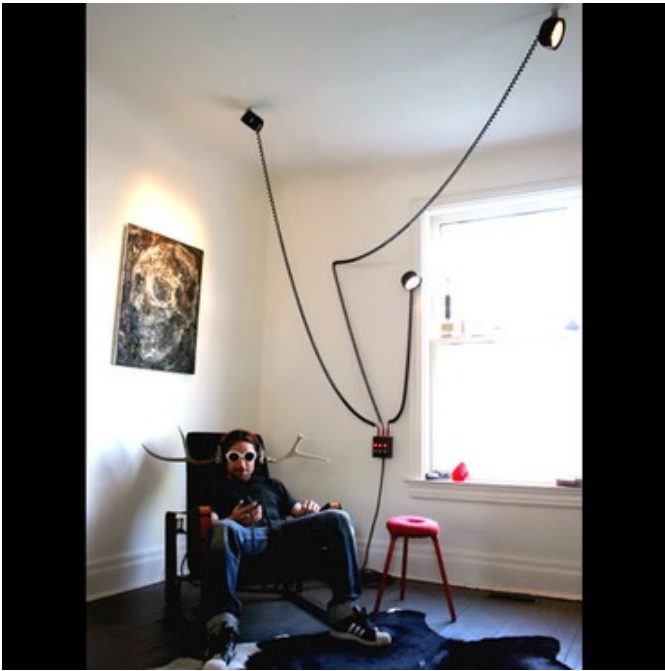

# Droog 3-Light Wall Fixture

**Description:**

The guitar pedal-inspired Droog 3-Light Wall Fixture features a Black finish. Droog is a versatile addition to any space. Lights can be placed anywhere using metal pucks and magnets. 12 volt rubber truck lights plug into a power box using guitar jacks. Also available in a five light version- please call for quote. 7.25 inch width x 4.5 inch height x 2 inch depth. Three 25 watt screw terminal base PAR36 flood bulbs are included. Also includes one 48 inch and two 24 inch cords, a 12 volt transformer, toggle switches, and LED indicator lights.

Shown in: Black

**List Price:** \$2131.17  
**Our Price:** \$1549.94

**Shade Color:** N/A  
**Body Finish:** Black  
**Lamp:** 3 x PAR36/SCRTEM/25W/120V Halogen  
**Wattage:** 75W  
**Dimmer:** Dimmable  
**Dimensions:** 4.5"H x 7.25"W x 2"D