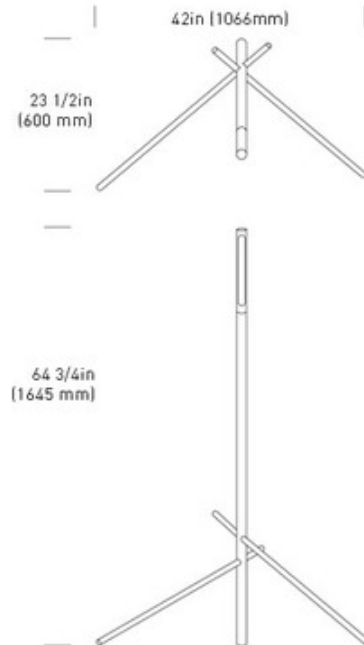

**BRAND**

Castor Design

**DESCRIPTION**

The Axis Floor Lamp is machined from a solid piece of aluminum tubing. The lightsource rotates 180 degrees around the main column which is supported by the two rods that pierce it. These rods slide freely through the column which allows the angle of the column to be adjusted. Black anodized finish. Includes 3 watt LED, 3200K, 198 lumens. 23.5 inches wide x 42 inches deep x 64.75 inches high. 96 inch cord and plug with foot switch

<b>SHADE COLOR</b>	N/A
<b>BODY FINISH</b>	Aluminum
<b>WATTAGE</b>	3W
<b>DIMMER</b>	N/A
<b>DIMENSIONS</b>	23.5"W x 64.75"H x 42"D
<b>BULB INCLUDED</b>	
<b>LAMP</b>	1 x LED/3W/120V LED

*Technical Information*

<b>LUMINOUS FLUX</b>	198 lumens
<b>LUMENS/WATT</b>	66.00

**SPEC #** CSD107245

COMPANY	PROJECT	FIXTURE TYPE	APPROVED BY	DATE