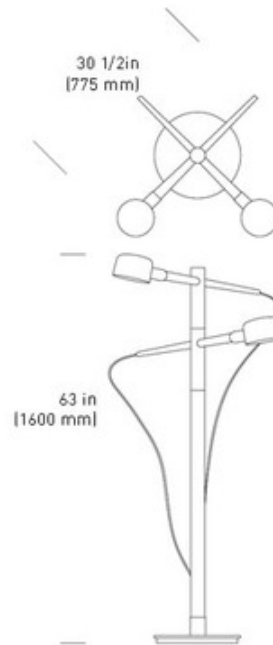

Deadstock Floor Lamp

Description:

The Deadstock Floor Lamp is designed around shades salvaged from a defunct lighting factory. Turned solid Oak components support the shades and allow full adjustment on three axis. Shades and base finished in powdercoat Black or White. Two 11 watt 120 volt medium base cold cathode compact fluorescent lamps included. 30.5 inches wide x 63 inches high. 72 inch cord with foot switch.

Shown in: White

List Price: \$3024.89
 Our Price: \$2199.92

Shade Color: N/A
 Body Finish: White
 Lamp: 2 x CF/Medium (E26)/11W/120V Compact Fluorescent
 Wattage: 22W
 Dimmer: N/A
 Dimensions: 63"H x 30.5"W

Product Number: CSD107247			
Company:		Fixture Type:	Date: Feb 22, 2018
Project:		Approved By:	

#0354FL-DEADSTO-030C1-WHST

Fax: (773) 883-6131

Phone: 866-954-4489

Address: 1718 W. Fullerton Ave. Chicago IL 60614