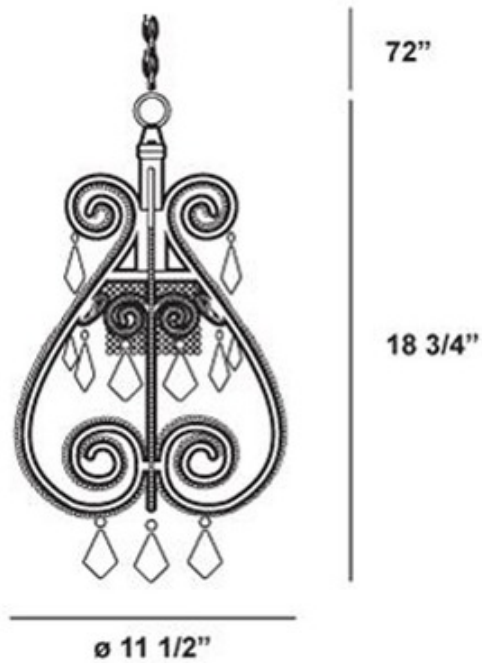

Claret Pendant

Description:

Claret Pendant features a satin nickel finish and clear shade with curving arms entwined crystal beading. One 75-watt, 120 volt A19 medium base incandescent bulb is required, but not included. Dimensions: 11.5W x 18.75H. Overall height is 72 inches.

Shown in: Satin Nickel / Clear

List Price: \$262.50
Our Price: \$210.00

Shade Color: Clear
Body Finish: Satin Nickel
Lamp: 1 x A19/Medium (E26)/75W/120V Incandescent
 1 x A19/Medium (E26)/120V LED
Wattage: 75W
Dimmer: Incandescent
Dimensions: 18.75"H x 11.5"W x 11.5"D