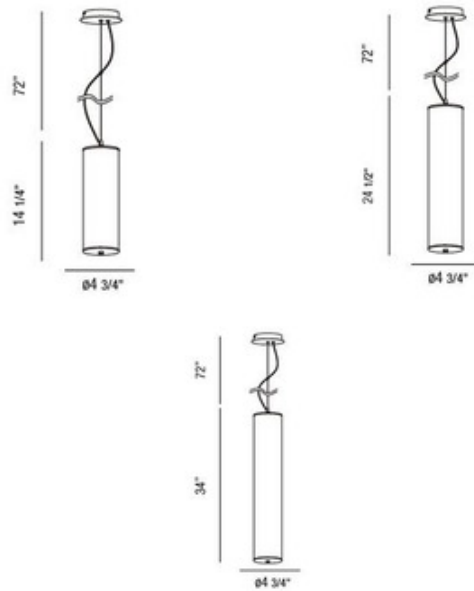

BRAND

Eurofase

DESCRIPTION

Tube Pendant features a chrome finish and a frosted white shade and is available in two sizes. 14 inch: Three 8 watt 120 volt T5 fluorescent bulbs are required, but not included. 4.75 inch width x 14.3 inch height. 34 inch: Three 21 watt 120 volt T5 fluorescent bulbs are required, but not included. 4.75 inch width x 34 inch height. 72 inch cable.

SHADE COLOR	Frosted
BODY FINISH	Chrome
WATTAGE	24W
DIMMER	Not Dimmable
DIMENSIONS	4.75"W x 14.25"H x 4.75"D
BULB NOT INCLUDED	
LAMP	3 x T5/Medium (E26)/8W/120V Compact Fluorescent

SPEC #

EUFI07286

COMPANY